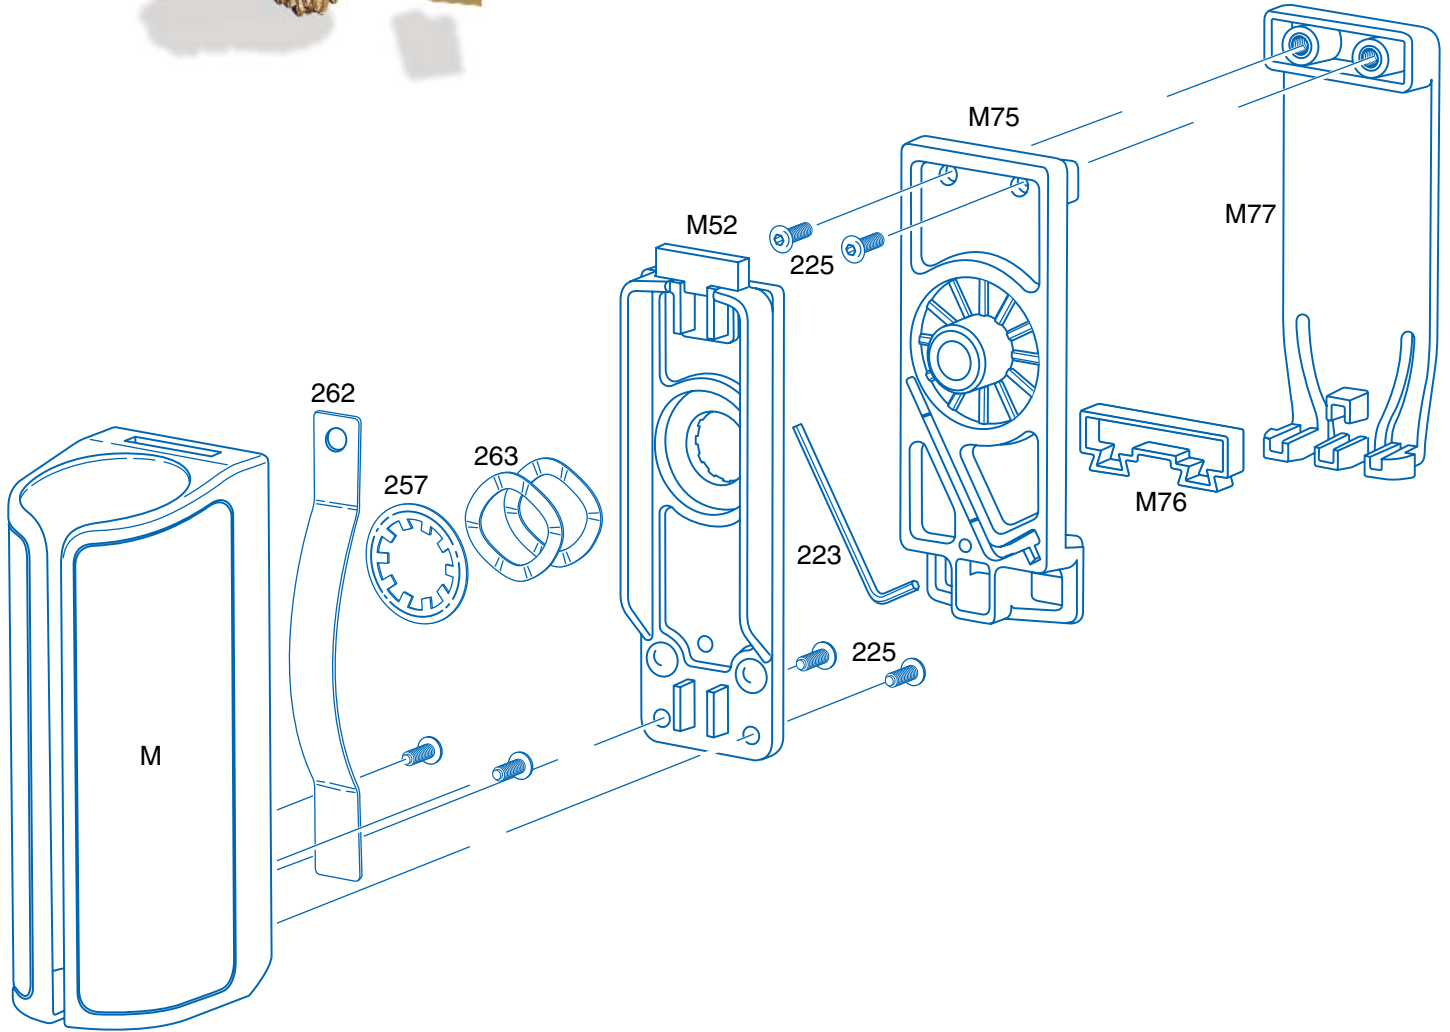

16 SideBreak Clip Scabbard

DATABASE

Back Plate	M52	1.80
Body		
Black	M53	5.20
Basketweave	M54	5.20
ASPtec	M55	5.20
Ballistic Weave	M56	5.20
Rotating Base	M75	2.50
2" Adjustment Block	M76	1.00
Belt Clip	M77	2.50
Hex Key	223	.25
Back Plate Screw	225	.10
Lock Ring	257	.20
Retention Clip	262	.20
Wave Washer	263	.25