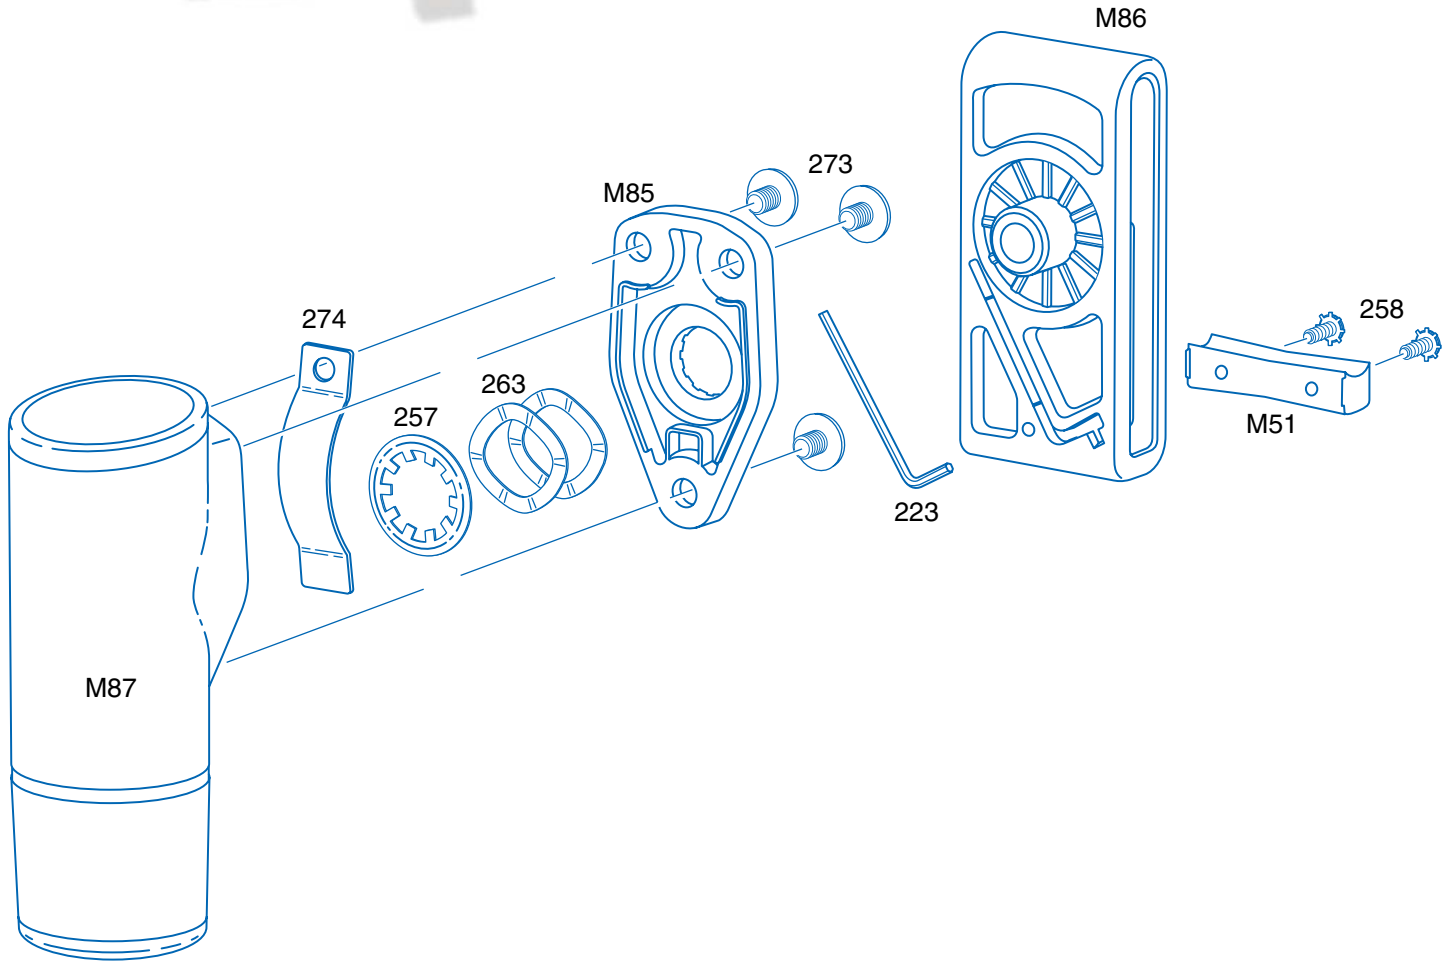

F16 Federal Scabbard
DATABASE

Slide Bar	M51	.60
Back Plate	M85	1.80
Belt Loop	M86	2.50
Body, Black	M87	5.20
Hex Key	223	.25
Lock Ring	257	.20
Slide Bar Screw	258	.25
Wave Washer	263	.25
Adjustment Screw	273	.75
Retention Clip	274	.20