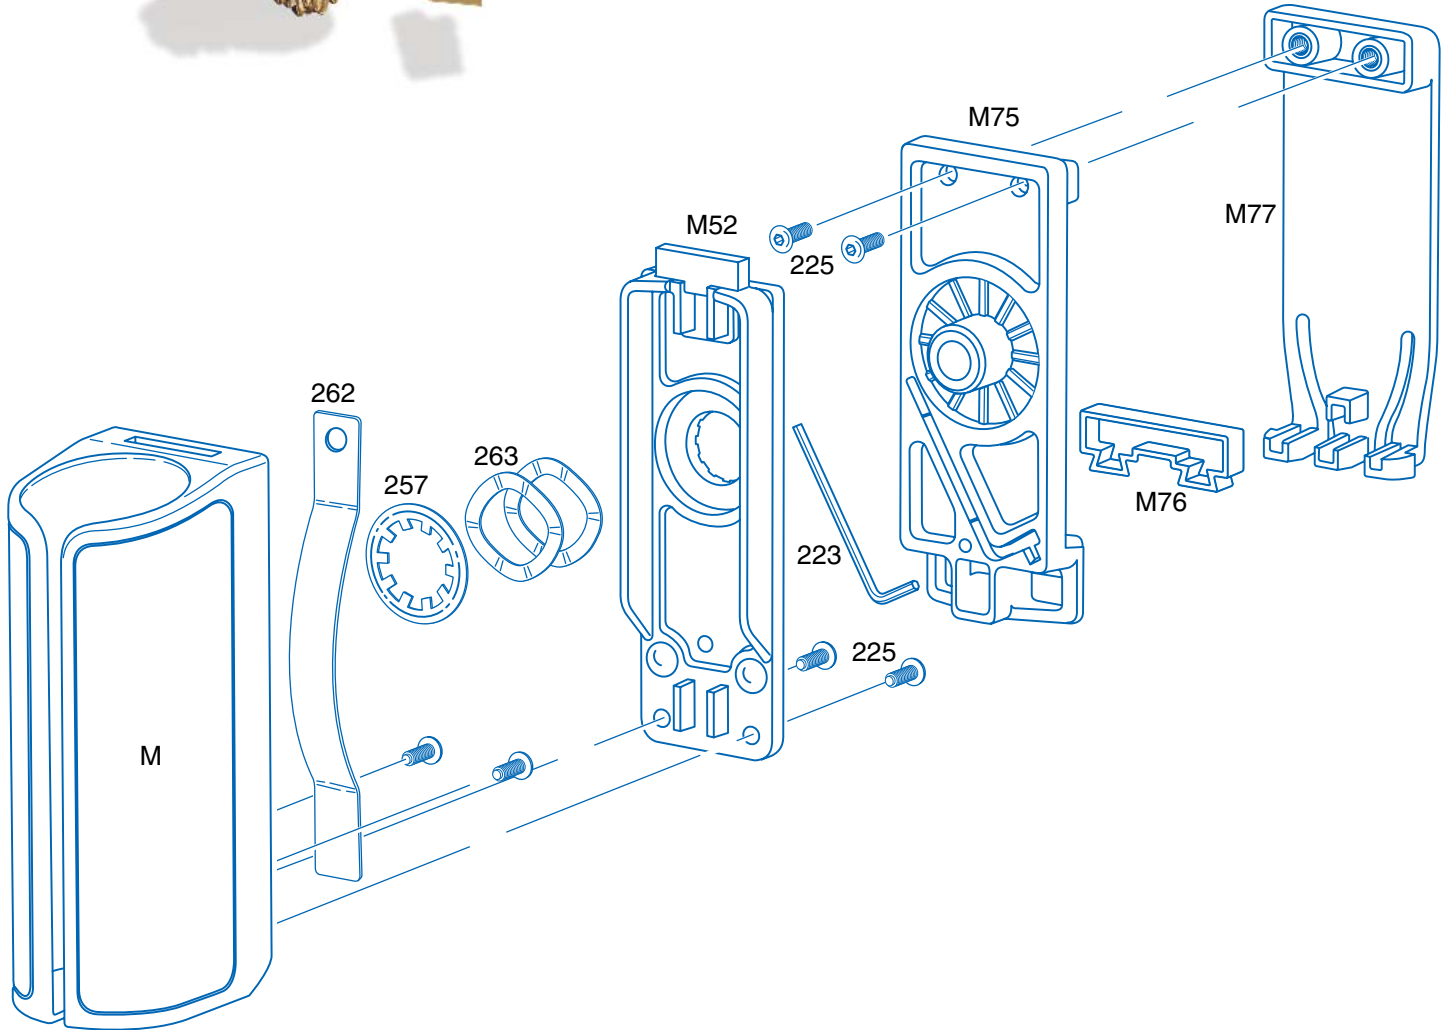

F16 SideBreak Clip-On Scabbard

DATABASE

Back Plate	M52	1.80
Body		
Black	M53	5.20
Basketweave	M54	5.20
ASPtec	M55	5.20
Ballistic Weave	M56	5.20
Rotating Base	M75	2.50
2" Adjustment Block	M76	1.00
Belt Clip	M77	2.50
Hex Key	223	.25
Back Plate Screw	225	.10
Lock Ring	257	.20
Retention Clip	262	.20
Wave Washer	263	.25