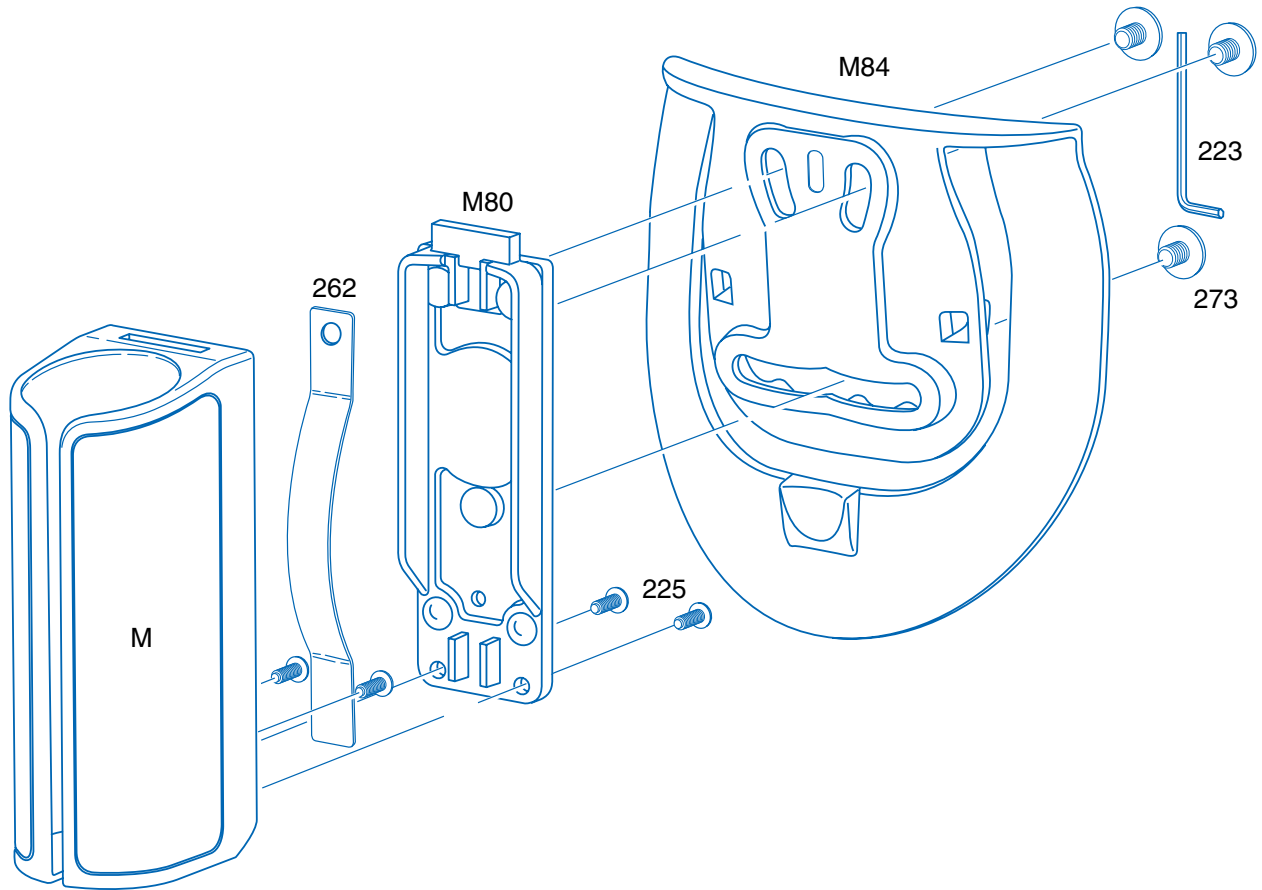

F16 SideBreak Paddle Scabbard

DATABASE

Body		
Black	M53	5.20
Basketweave	M54	5.20
ASPtec	M55	5.20
Ballistic Weave	M56	5.20
Back Plate	M80	1.80
Paddle	M84	5.00
Hex Key	223	.25
Back Plate Screw	225	.10
Retention Clip	262	.20
Adjustment Screw	273	.75