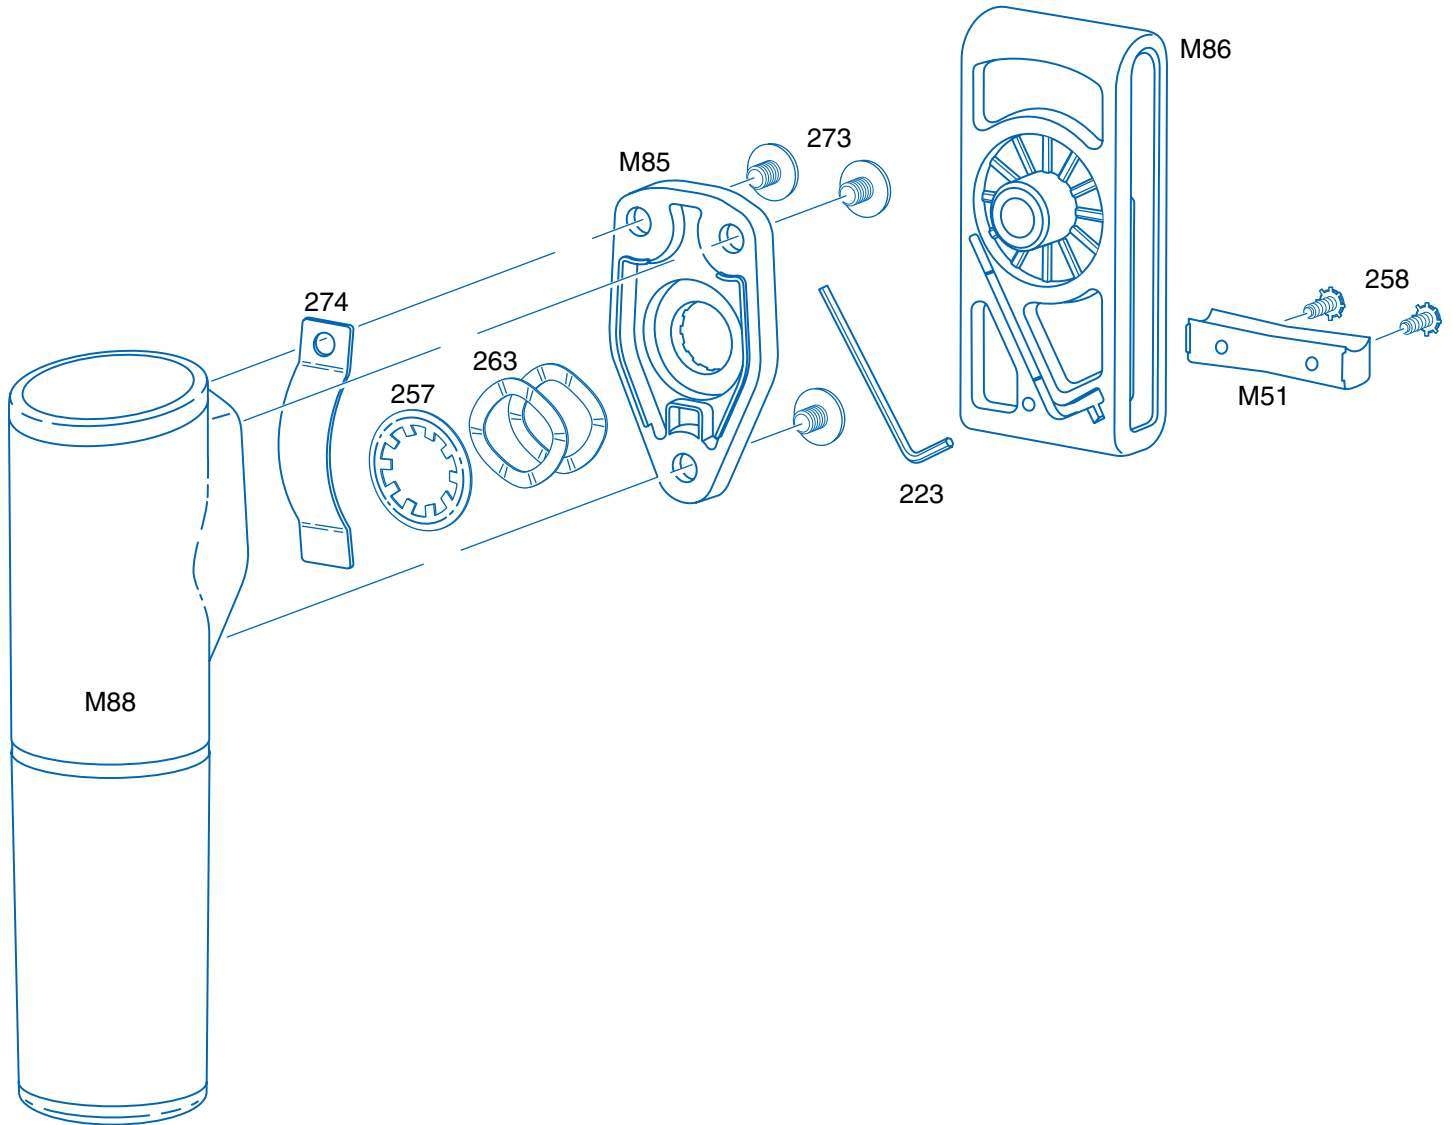

F21 Federal Scabbard  
**DATABASE**

Slide Bar	M51	.60
Back Plate	M85	1.80
Rotating Belt Loop	M86	2.50
Body, Black	M88	5.35
Hex Key	223	.25
Lock Ring	257	.20
Slide Bar Screw	258	.25
Wave Washer	263	.25
Adjustment Screw	273	.75
Retention Clip	274	.20