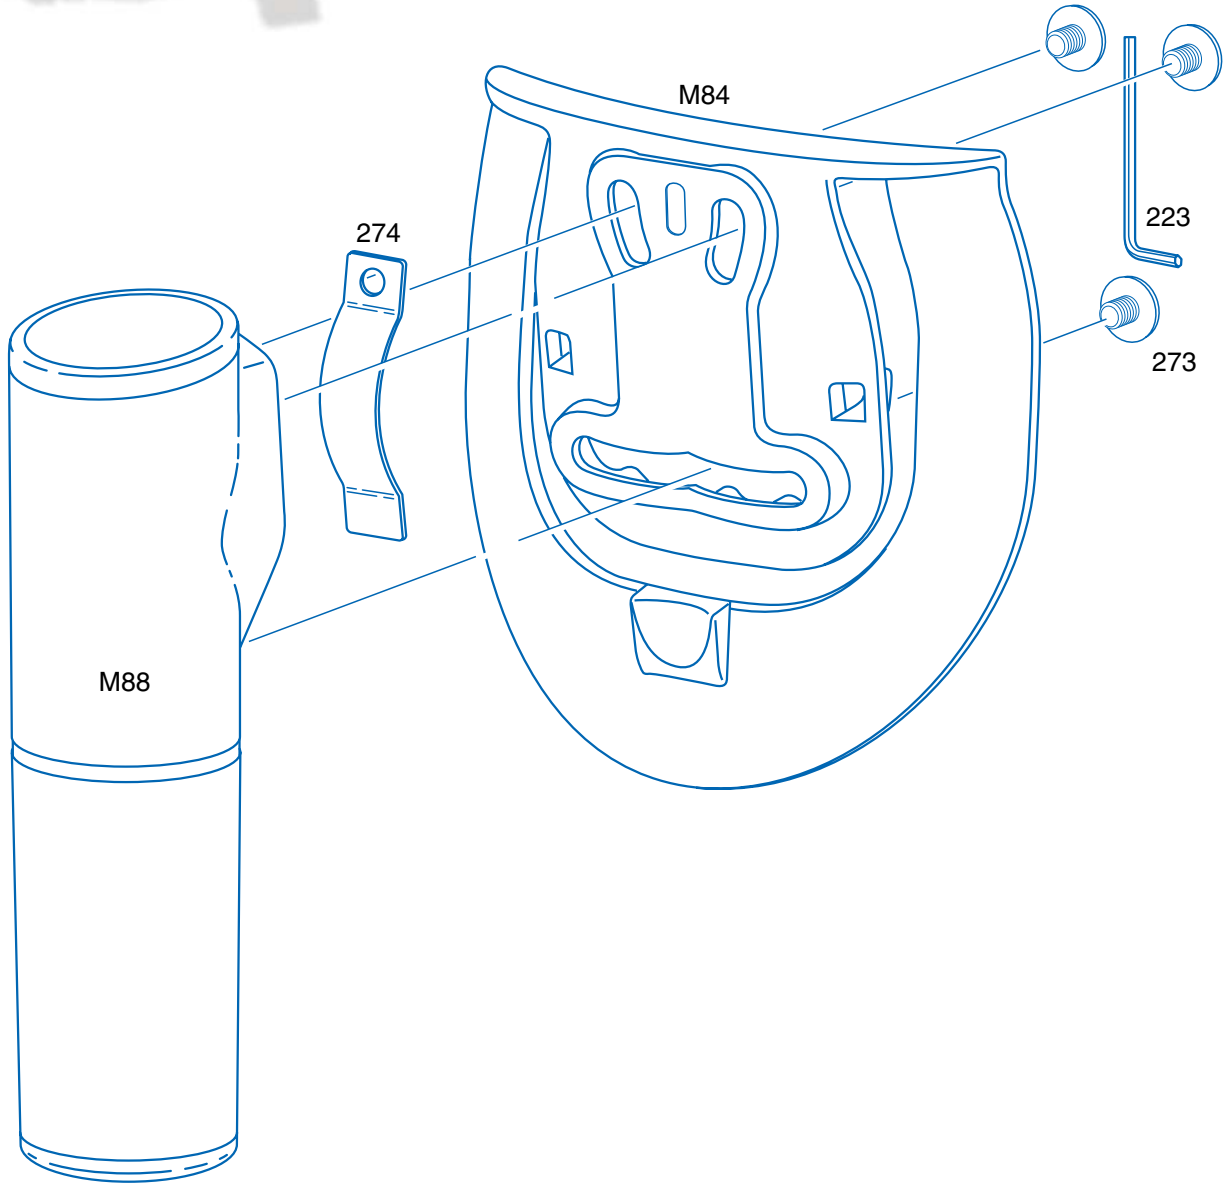

DATABASE

Paddle	M84	5.00
Body, Black	M88	5.35
Hex Key	223	.25
Adjustment Screw	273	.75
Retention Clip	274	.20