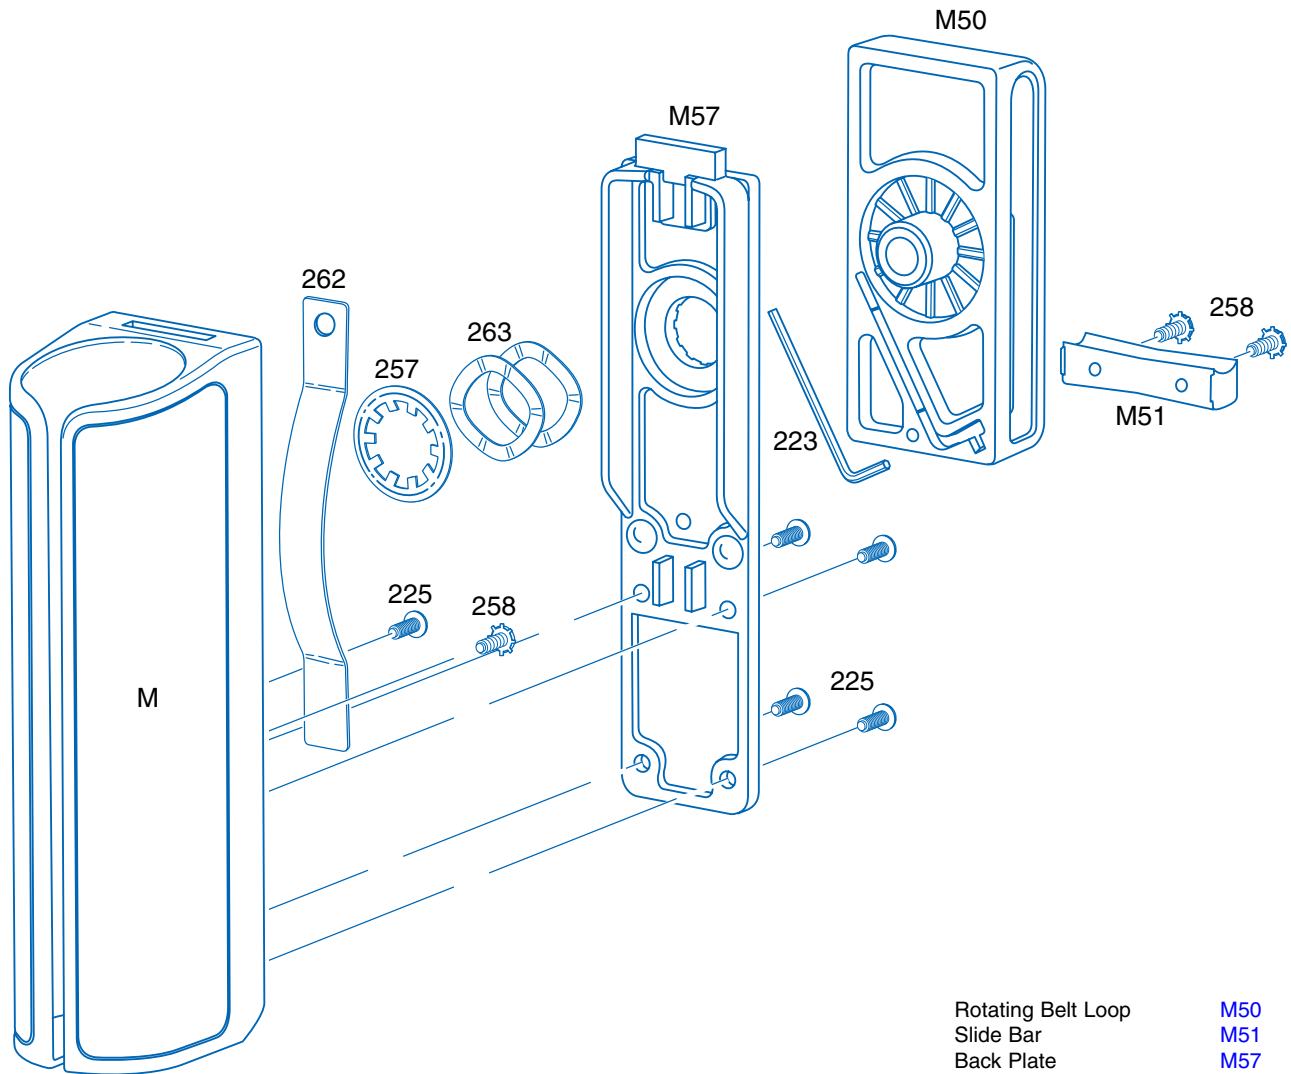

F21 SideBreak Scabbard
DATABASE

Rotating Belt Loop	M50	2.50
Slide Bar	M51	.60
Back Plate	M57	1.90
Body		
Black	M58	5.35
Basketweave	M59	5.35
ASPtec	M60	5.35
Ballistic Weave	M61	5.35
Hex Key	223	.25
Back Plate Screw	225	.10
Lock Ring	257	.20
Slide Bar Screw	258	.25
Retention Clip	262	.20
Wave Washer	263	.25