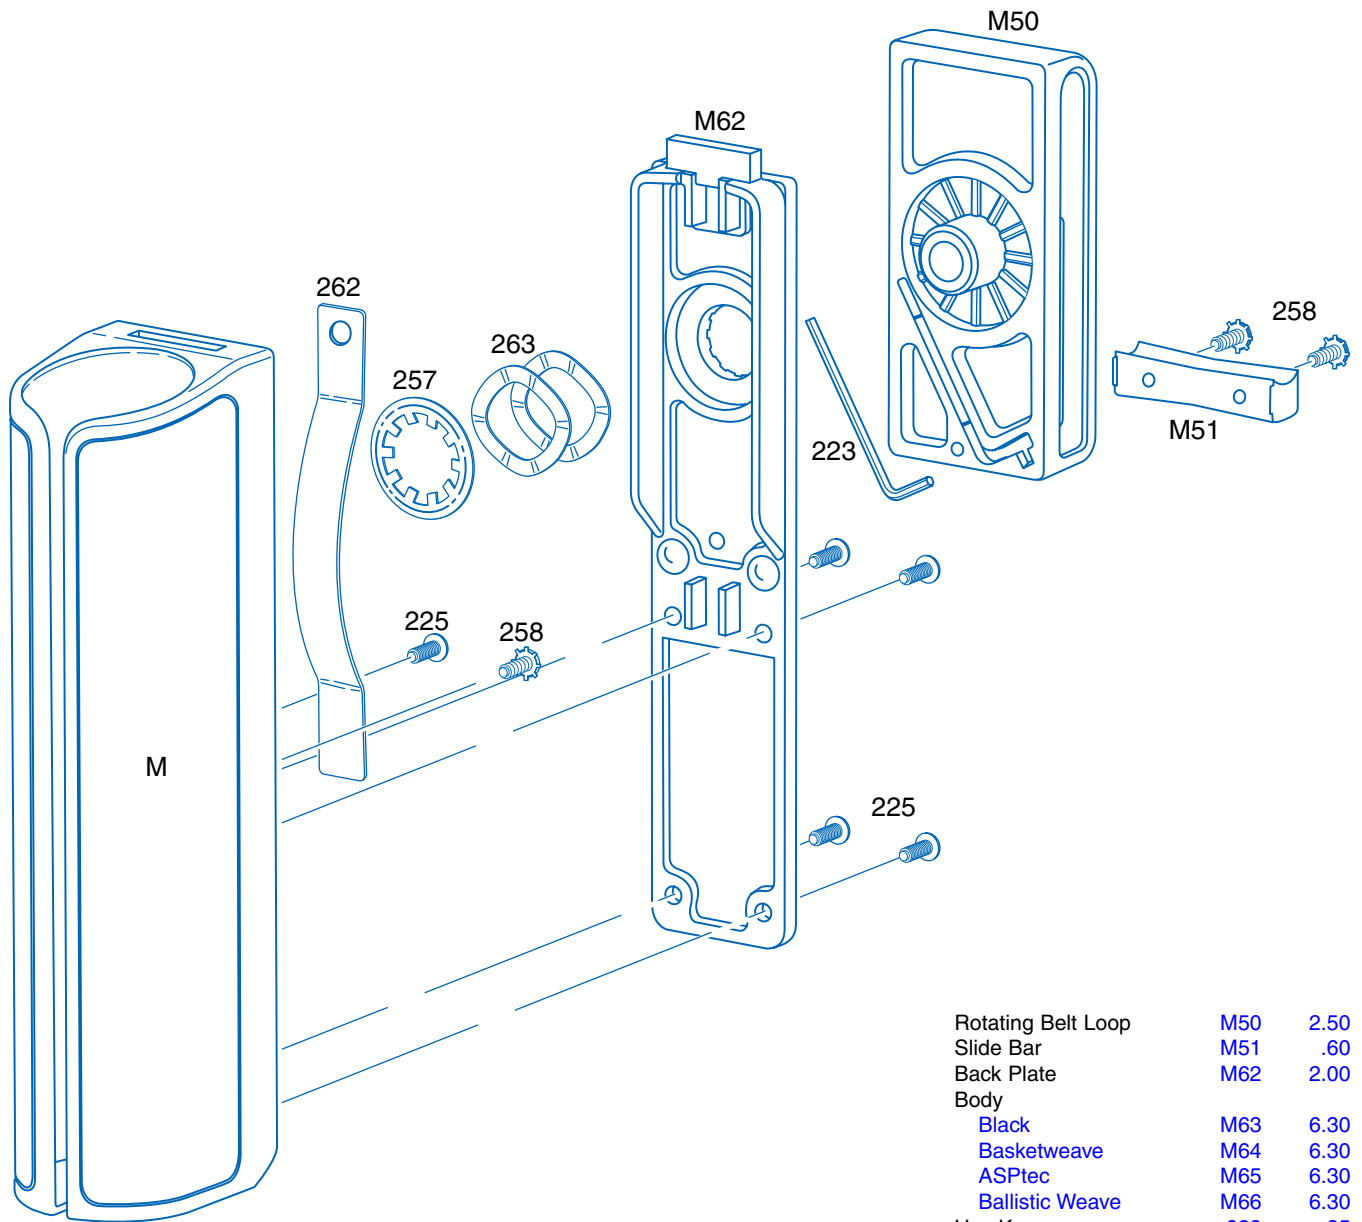

F26 SideBreak Scabbard
DATABASE

| | | |
|--------------------|-----|------|
| Rotating Belt Loop | M50 | 2.50 |
| Slide Bar | M51 | .60 |
| Back Plate | M62 | 2.00 |
| Body | | |
| Black | M63 | 6.30 |
| Basketweave | M64 | 6.30 |
| ASPtec | M65 | 6.30 |
| Ballistic Weave | M66 | 6.30 |
| Hex Key | 223 | .25 |
| Back Plate Screw | 225 | .10 |
| Lock Ring | 257 | .20 |
| Slide Bar Screw | 258 | .25 |
| Retention Clip | 262 | .20 |
| Wave Washer | 263 | .25 |