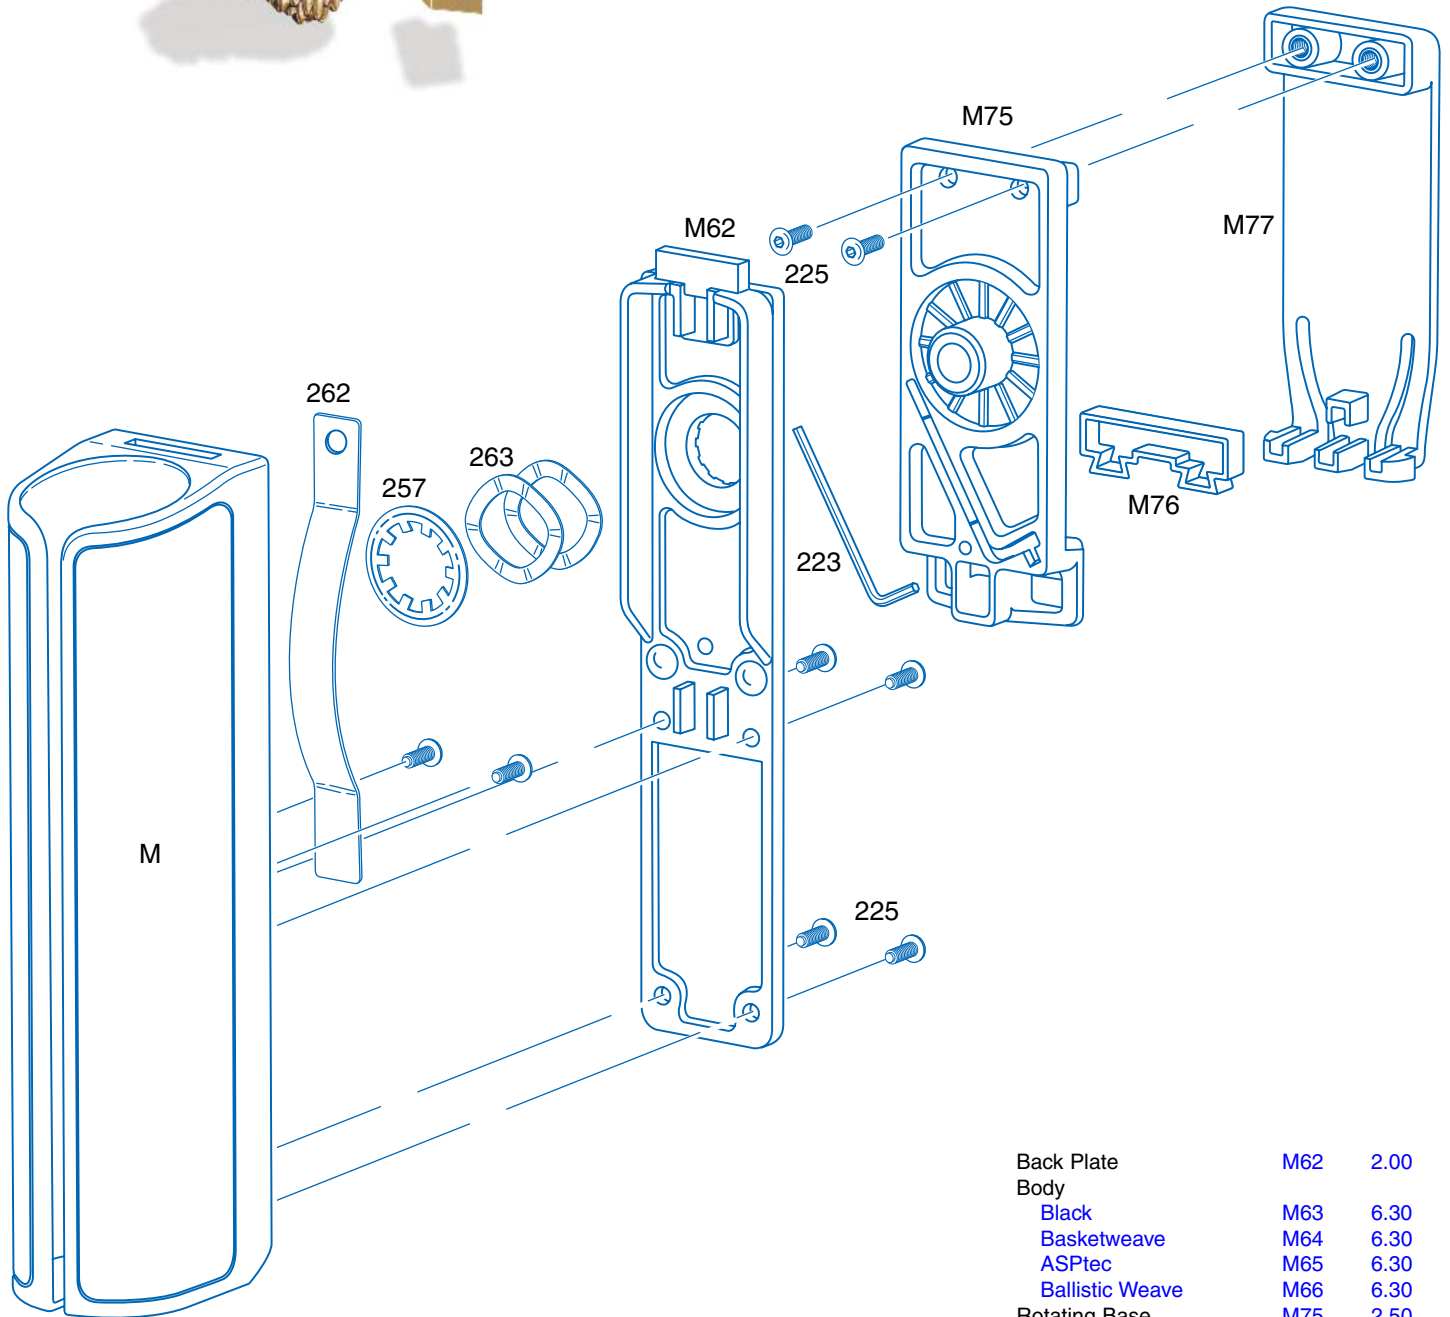

F26 SideBreak Clip-On Scabbard

DATABASE

Back Plate	M62	2.00
Body		
Black	M63	6.30
Basketweave	M64	6.30
ASPtec	M65	6.30
Ballistic Weave	M66	6.30
Rotating Base	M75	2.50
2" Adjustment Block	M76	1.00
Belt Clip	M77	2.50
Hex Key	223	.25
Back Plate Screw	225	.10
Lock Ring	257	.20
Retention Clip	262	.20
Wave Washer	263	.25