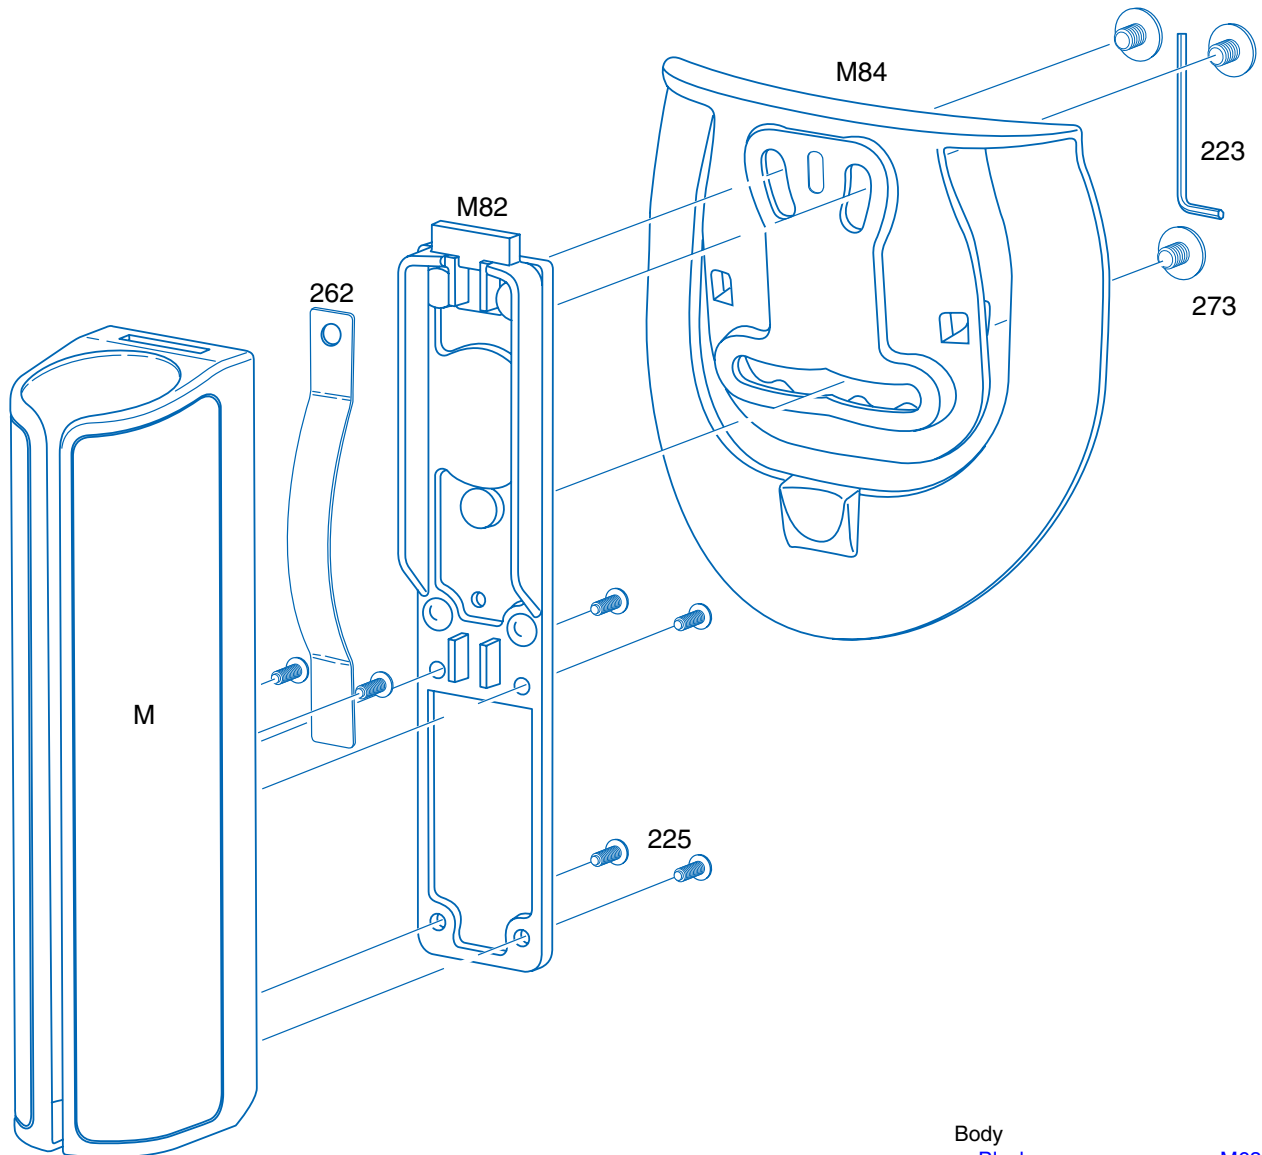

F26 SideBreak Paddle Scabbard

DATABASE

Body		
Black	M63	6.30
Basketweave	M64	6.30
ASPtec	M65	6.30
Ballistic Weave	M66	6.30
Back Plate	M82	2.00
Paddle	M84	5.00
Hex Key	223	.25
Belt Plate Screw	225	.10
Retention Clip	262	.20
Adjustment Screw	273	.75