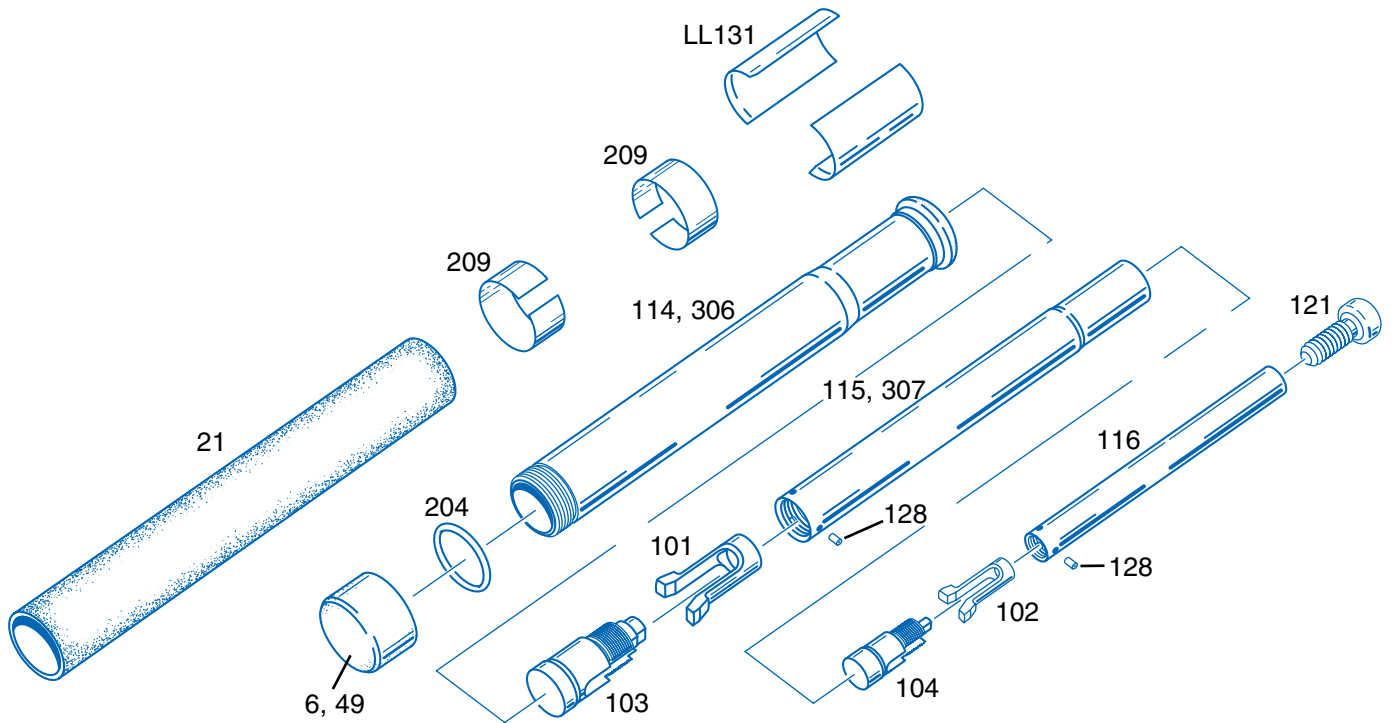

L16 DATABASE

Handle

Black	114B	28.00
Electroless	114E	26.00
Airweight	306A	30.00

Middle Tube

Black	115B	18.00
Chrome	115C	18.00
Electroless	115E	20.00
Airweight	307A	27.00

End Tube

Black	116B	12.00
Chrome	116C	12.00
Electroless	116E	14.00

Tip

Black	121B	3.00
Chrome	121C	3.00
Electroless	121E	4.00

Shaft Assembly*

Black	LL16B	77.50
Chrome	LL16C	77.50
Electroless	LL16E	82.50
Airweight	LL16A	89.50

Cap

Black	6	2.30
Electroless	6E	1.95
Airweight	49	2.95

Large Locking Lug

101 14.00

Small Locking Lug

102 12.00

Large Plug

103 10.00

Small Plug

104 8.00

* Shaft Assembly consists of the Middle Tube, End Tube and Tip