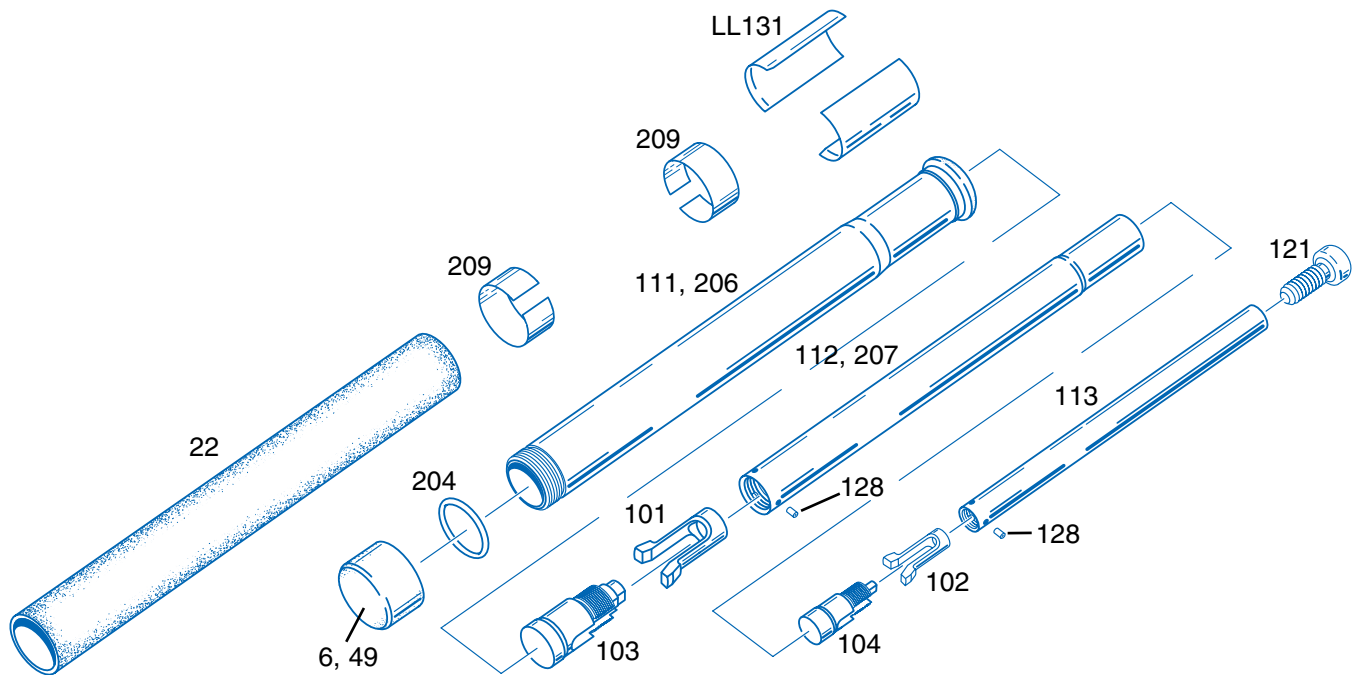

L21 DATABASE

Handle

Black	111B	30.00
Electroless	111E	28.00
Airweight	206A	34.00
Middle Tube		
Black	112B	20.00
Chrome	112C	20.00
Electroless	112E	22.00
Airweight	207A	30.00
End Tube		
Black	113B	13.00
Chrome	113C	13.00
Electroless	113E	15.00
Tip		
Black	121B	3.00
Chrome	121C	3.00
Electroless	121E	4.00

Shaft Assembly*

Black	LL21B	80.50
Chrome	LL21C	80.50
Electroless	LL21E	85.50
Airweight	LL21A	112.50
Cap		
Black	6	2.30
Electroless	6E	1.95
Airweight	49	2.95
Large Locking Lug	101	14.00
Small Locking Lug	102	12.00
Large Plug	103	10.00
Small Plug	104	8.00
O-Ring	204	.05
Grip	22	3.00
Tape	209	5.00/roll
Spacer Sleeves	LL131	1.00/set
Tube Stop Pin	128	.25

* Shaft Assembly consists of the Middle Tube, End Tube and Tip