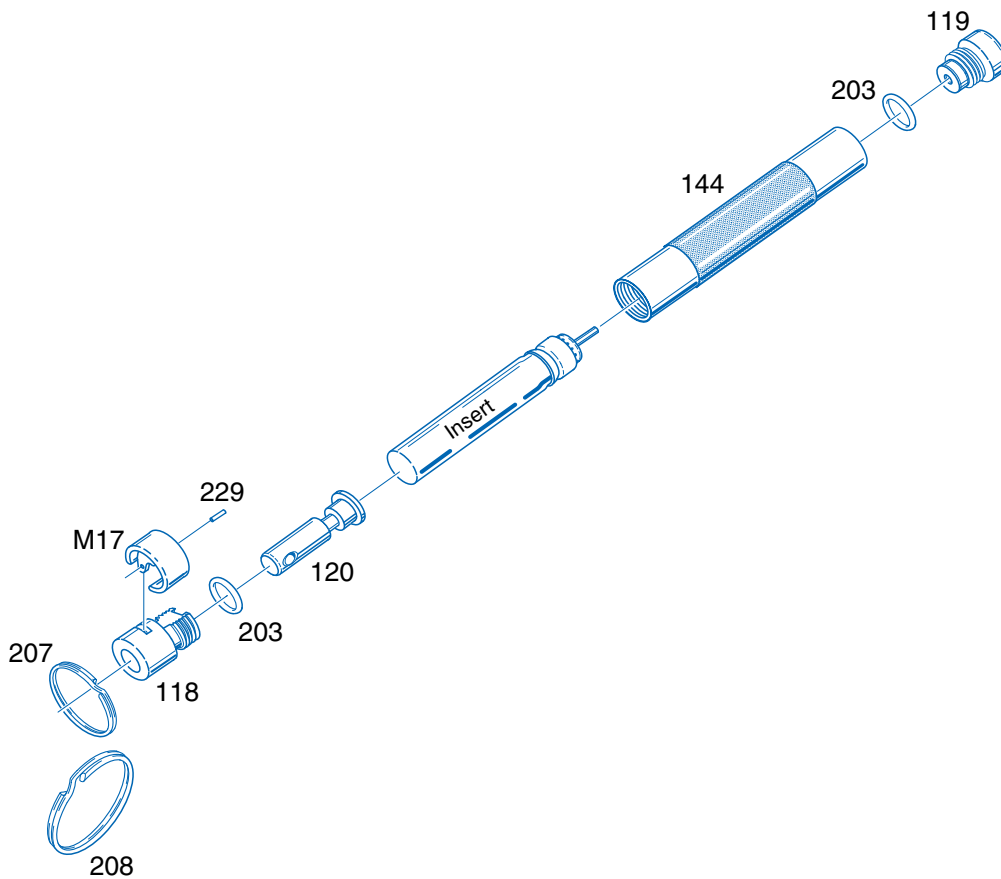

# Palm Defender OC DATABASE

Body*	144	5.00	Swivel	120	1.50
Electroless	144E	7.50	Dowel Pin	229	.10
18K Gold	144G	11.25	Safety Lock	M17	.25
Textured	144T	7.50	Plug End O-Ring	203	.05
Cap*	118	5.00	Tip End O-Ring	203	.05
Electroless	118E	6.25	Small Split Ring	207	.40
18K Gold	118G	8.75	Large Split Ring	208	.50
Textured	118T	6.25			
Tip*	119	2.50			
Electroless	119E	3.75			
18K Gold	119G	6.25			
Textured	119T	3.75			

\* For the Body (144), Cap (118), Tip (119), specify:  
Blue, Violet, Pewter, Red, Black or Gold