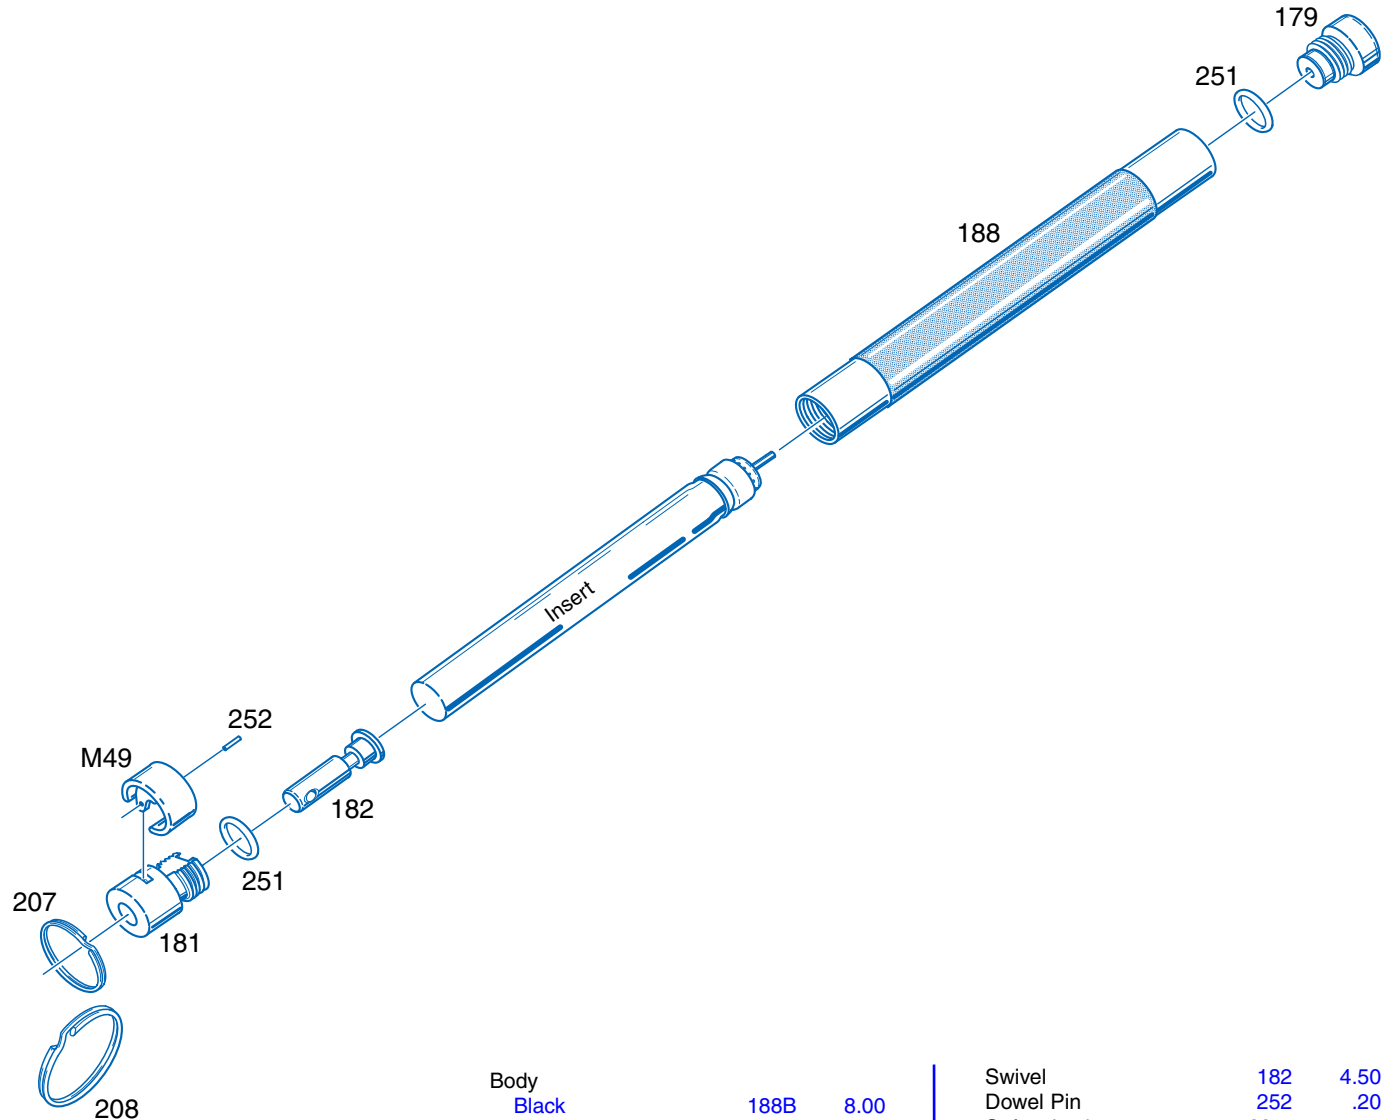

Street Defender OC  
**DATABASE**

Body				Swivel	182	4.50
Black	188B	8.00		Dowel Pin	252	.20
Electroless	188E	9.50		Safety Lock	M49	.30
Textured	188T	10.25		Plug End O-Ring	251	.10
Cap				Tip End O-Ring	251	.10
Black	181B	6.25		Small Split Ring	207	.40
Electroless	181E	7.50		Large Split Ring	208	.50
Textured	181T	8.25				
Tip						
Black	179B	4.75				
Electroless	179E	6.25				
Textured	179T	7.00				