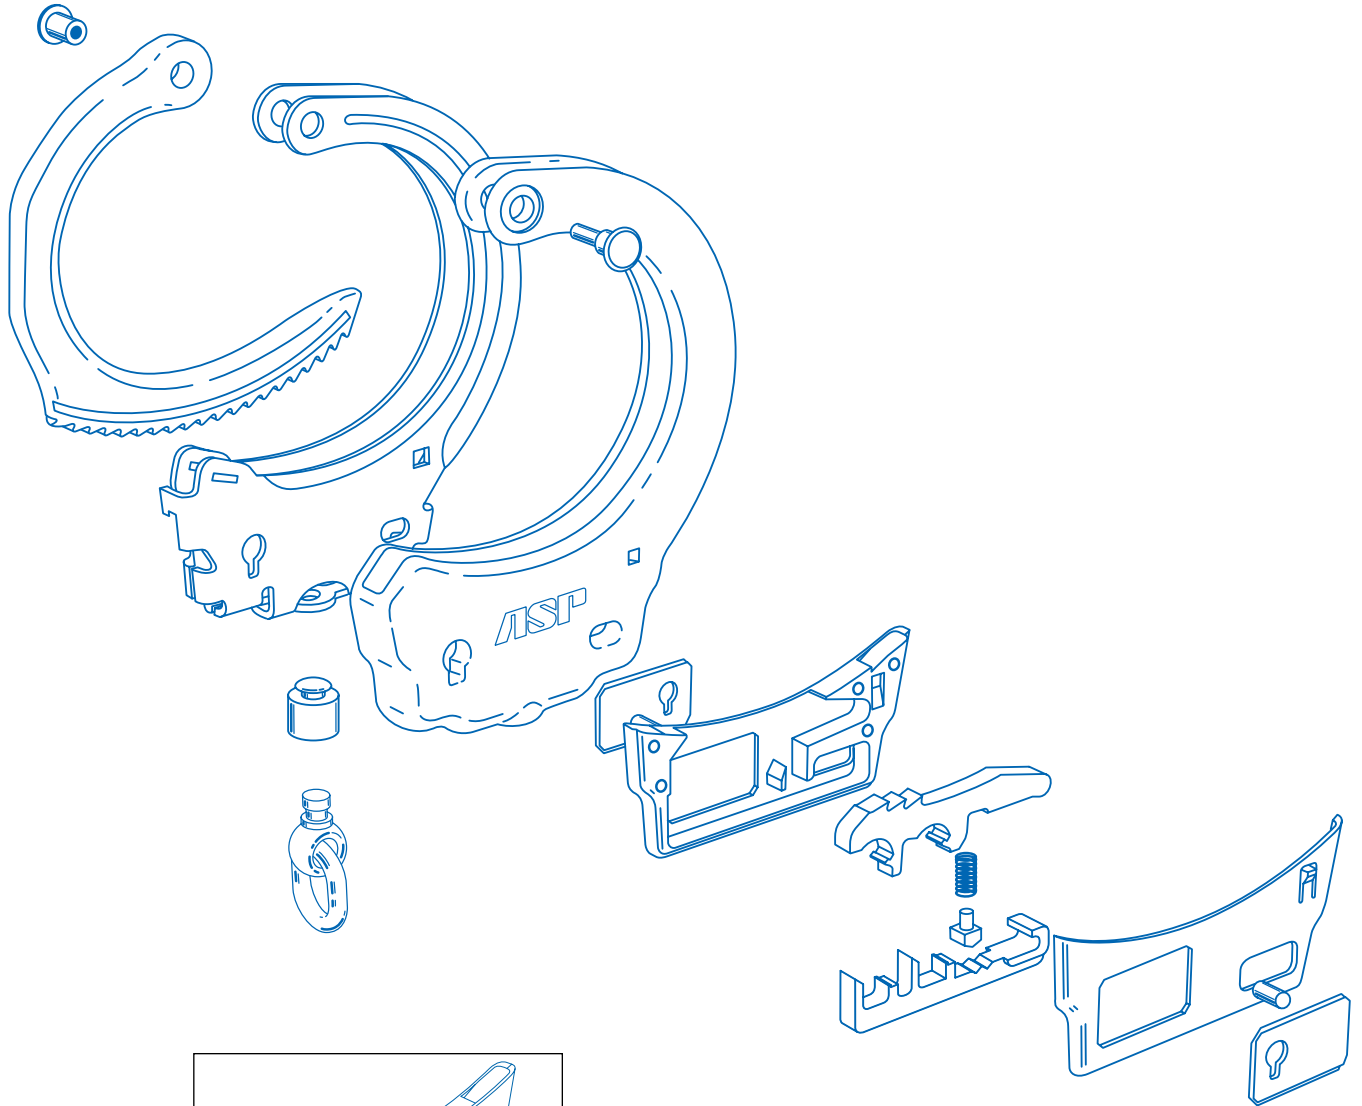

Chain Handcuff
DATABASE

Lock Set

H210 6.25