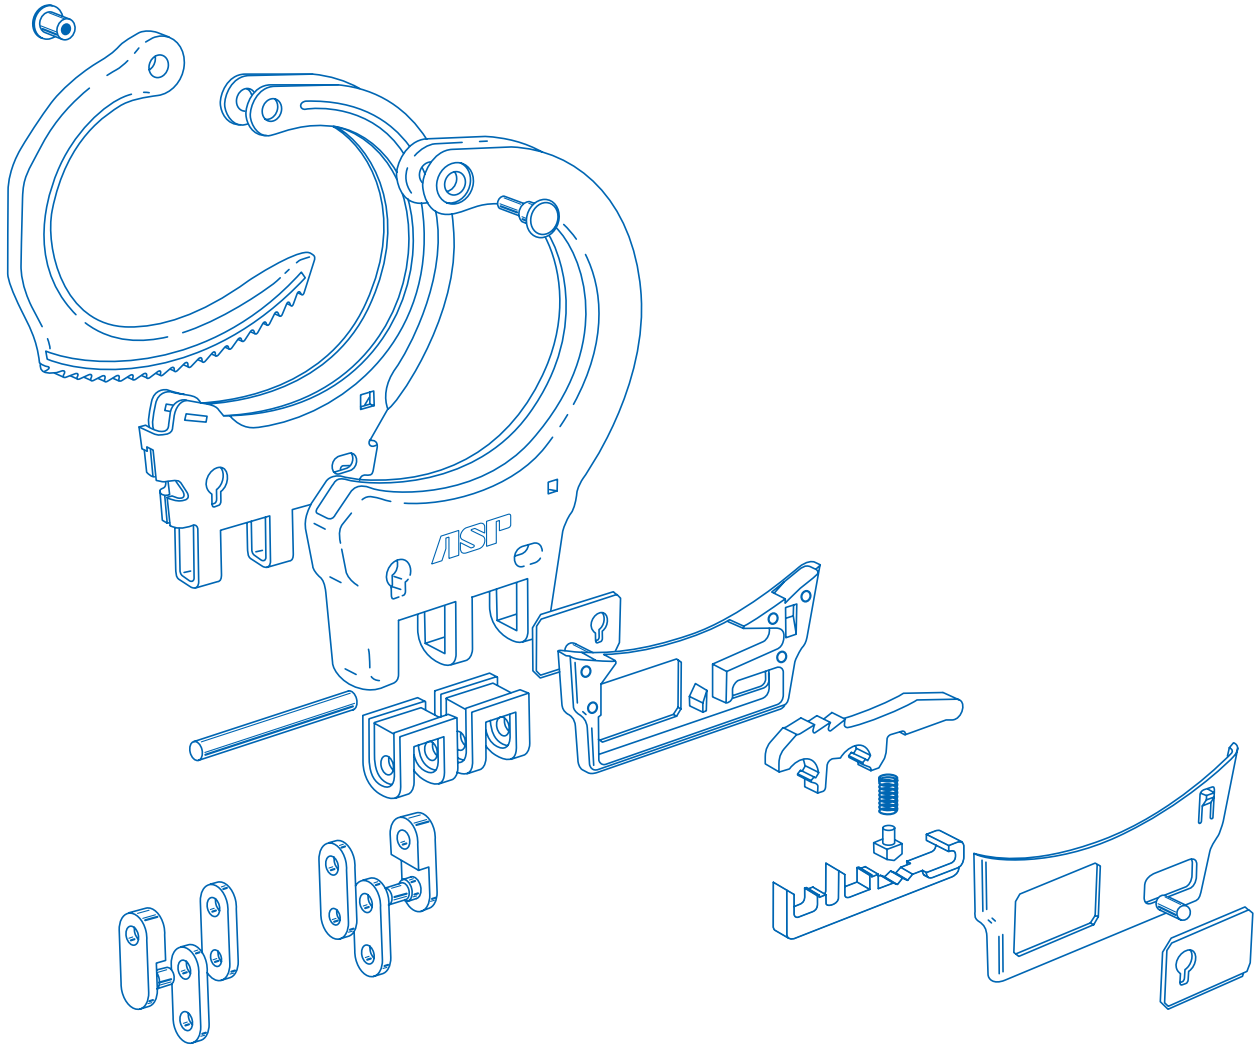

Hinge Handcuff
DATABASE

Lock Set

H210

6.25